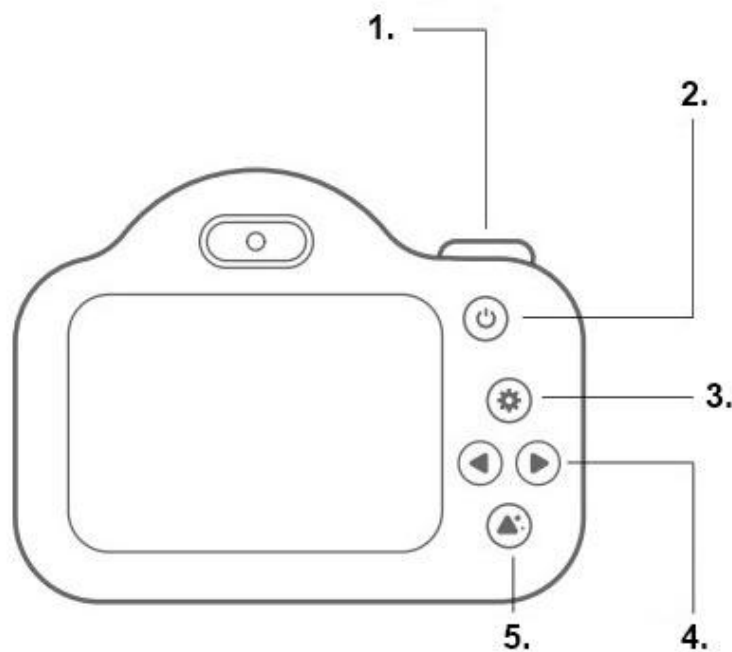

# **User Manual for Cute Zoo Dual-Lens Kids Digital Camera with 32GB Memory Card**

## Specifications:

- Screen: 2" IPS
- Camera: 20MP
- Video resolution: 720p
- Battery capacity: 600mAh
- Storage: microSD card up to 32GB
- Dimensions: 80 x 60 x 45 mm
- Weight: 90g

1. Shutter/Confirm button
2. Power/Switching button
3. Set/Delete/Return button
4. Switch buttons
5. Album button

## Operation instructions:

- Long press the power button to turn it on/off
- Short press the power button to switch front and rear camera
- Short press the shutter button to take photos
- Press and hold 2 seconds the shutter button for video recording
- If the camera start behaving abnormal, use a paper clip and insert it in the reset hole to reset the camera